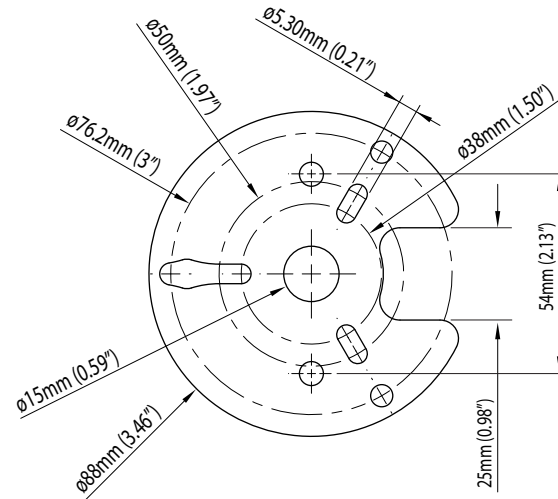

(APT-LB-GPS2-01)

For help & information
 email: technical@scanstrut.com
 tel: +44 (0) 1803 863800

- | | |
|---|---|
| Hella
• NavILED Pro
• 2984 Series | Perko
• 0200 Series
• 0455 / 0466 Series |
| Aquasignal
• Series 40
• Series 25 | Lopolight
• Masthead (PE base supplied must be drilled) |