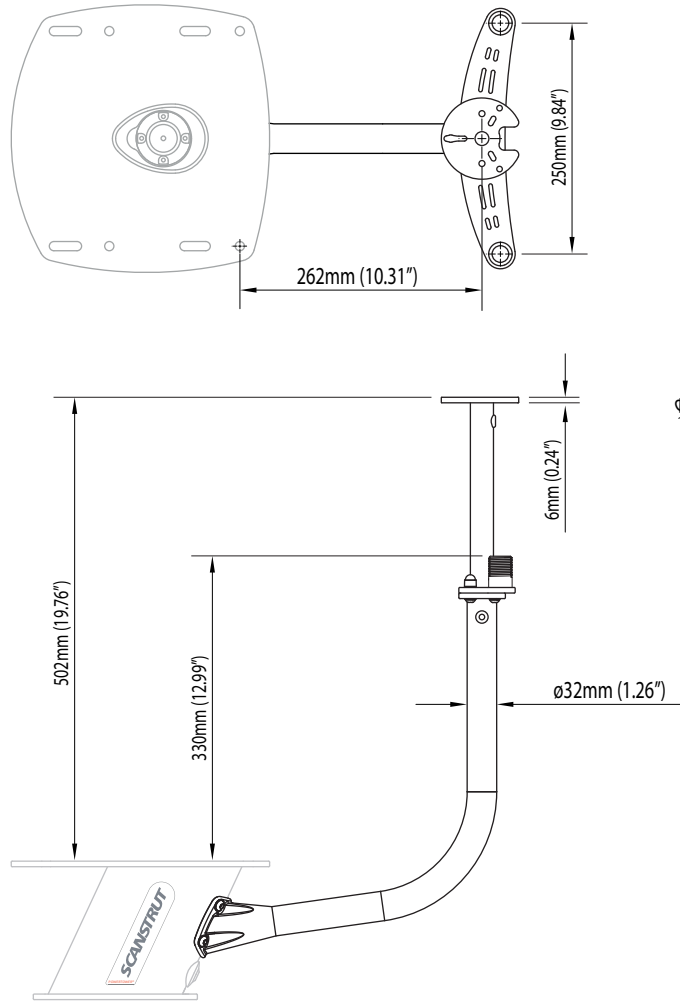

(APT-LB-GPS2-01)

For help & information
 email: technical@scanstrut.com
 tel: +44 (0) 1803 863800

- | | |
|---|---|
| Hella
• NavILED Pro
• 2984 Series | Perko
• 0200 Series
• 0455 / 0466 Series |
| Aquasignal
• Series 40
• Series 25 | Lopolight
• Masthead (PE base supplied must be drilled) |