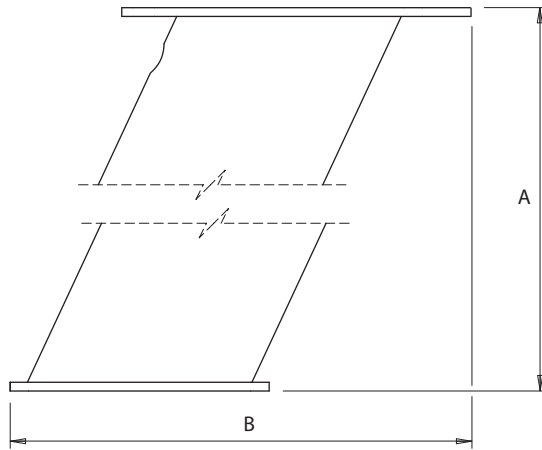

Aluminium PowerTower®

For help & information
 email: technical@scanstrut.com
 tel: +44 (0) 1803 863800

	A mm / inches	B mm / inches	C mm / inches	D mm / inches	Lean Direction
APT-5-1	127/5	264/10.4	127/5	177/7	25° Aft
APT-10-1	254/10	325/12.8	127/5	177/7	25° Aft
APT6001	127/5	278/11	150/5.9	200/7.9	25° Aft
APT6002	127/5	290/11.4	150/5.9	200/7.9	25° Aft
APT5U*	127/5	245/9.6	127/5	177/7	25° Forwards
APT10U*	254/10	303/12	127/5	177/7	25° Forwards
APT19000*	127/5	295/11.6	127/5	177/7	25° Forwards
APT19001*	254/10	355/14	127/5	177/7	25° Forwards