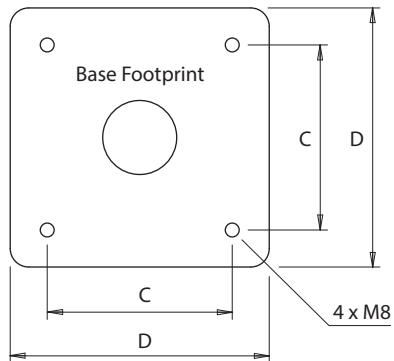

Aluminium PowerTower®

For help & information
 email: technical@scanstrut.com
 tel: +44 (0) 1803 863800

	A mm / inches	B mm / inches	C mm / inches	D mm / inches	Lean Direction
APT-5-1	127/5	264/10.4	127/5	177/7	25° Aft
APT-10-1	254/10	325/12.8	127/5	177/7	25° Aft
APT6001	127/5	278/11	150/5.9	200/7.9	25° Aft
APT6002	127/5	290/11.4	150/5.9	200/7.9	25° Aft
APT5U*	127/5	245/9.6	127/5	177/7	25° Forwards
APT10U*	254/10	303/12	127/5	177/7	25° Forwards
APT19000*	127/5	295/11.6	127/5	177/7	25° Forwards
APT19001*	254/10	355/14	127/5	177/7	25° Forwards